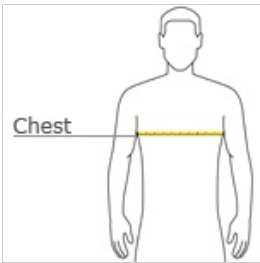

- 3.8-ounce, 100% cationic polyester interlock
- Removable tag for comfort and relabeling
- Set-in sleeves

CARE INSTRUCTIONS

Machine wash cold with like colors. Do not bleach. Do not use fabric softener. Tumble dry low, remove promptly. Cool iron if needed. Do not dry clean.

front

back

HOW TO MEASURE

CHEST

With arms down at sides, measure around the upper body, under arms and over the fullest part of the chest.

SIZE CHART

	XS	S	M	L	XL
Size	4	6/8	10/12	14/16	18/20
Chest	25-26	26-28	28-30	30-32	32-35